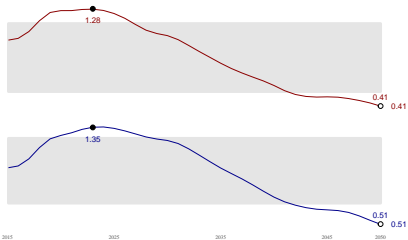

Dry Wet

# Adult crocodile

High Climate – Low Development

High Climate – Medium Development

High Climate – High Development

Medium Climate – Low Development

Medium Climate – Medium Development

Medium Climate – High Development