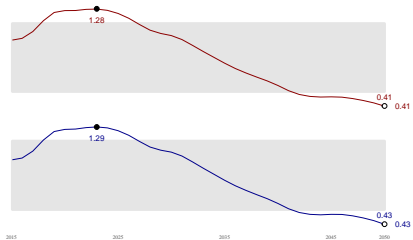

Dry Wet

# Adult crocodile

High Climate – Low Development

High Climate – Medium Development

High Climate – High Development

Medium Climate – Low Development

Medium Climate – Medium Development

Medium Climate – High Development